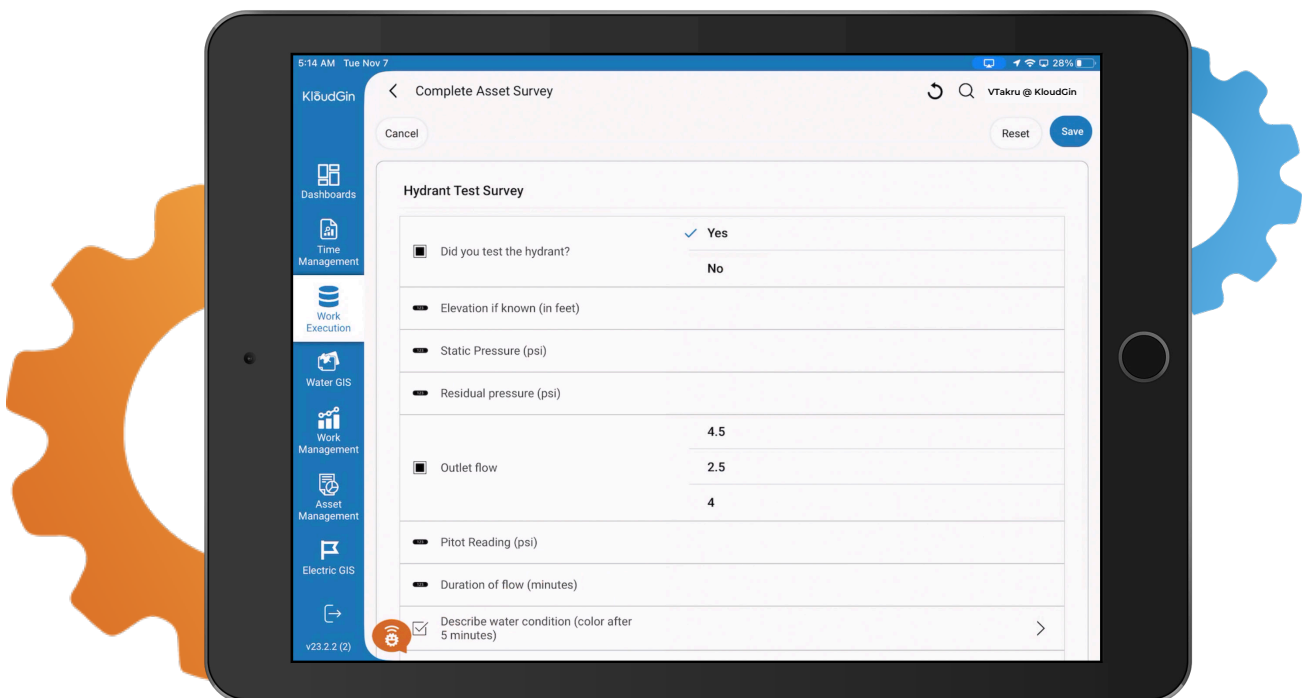

Hydrant Inspection & Flushing

Hydrant Inspection & Flushing is a comprehensive solution designed to automate the maintenance of fire hydrants. This innovative solution is seamlessly integrated with your Geographic Information System (GIS) and allows organizations to digitally document the visual condition of hydrants, perform maintenance at regular intervals, and streamline workflows efficiently. Role-based access, real-time monitoring, and predictive maintenance capabilities enhance the reliability and performance of hydrant networks.

Key Values & Features

Role-Based Access

Provide field crews, inspectors, and administrators with complete visibility and easy access to the information they need at the right time.

Dispatch Center Management

Effectively manage field crews, work assignments, and schedules through a centralized dispatch center. Optimize resource allocation for maximum efficiency.

Visual Documentation

Capture and store the visual condition of fire hydrants digitally on a mobile native platform. Easily access historical data for [analysis and decision-making](#).

Real-Time Monitoring

[Monitor hydrant operations](#) and assets in real time. Receive instant updates on the status of maintenance activities and hydrant conditions.

Key Benefits

- ✓ **Demonstrate ESG Commitment**
Capture BMP discharge data to ensure environmental responsibility and compliance.
- ✓ **Real-Time Insights**
Monitor operations and hydrants in real-time and facilitate quick resolution of issues.
- ✓ **Extend Longevity**
Reduce the risk of failures and downtime and extend the life of hydrants with [predictive maintenance](#).