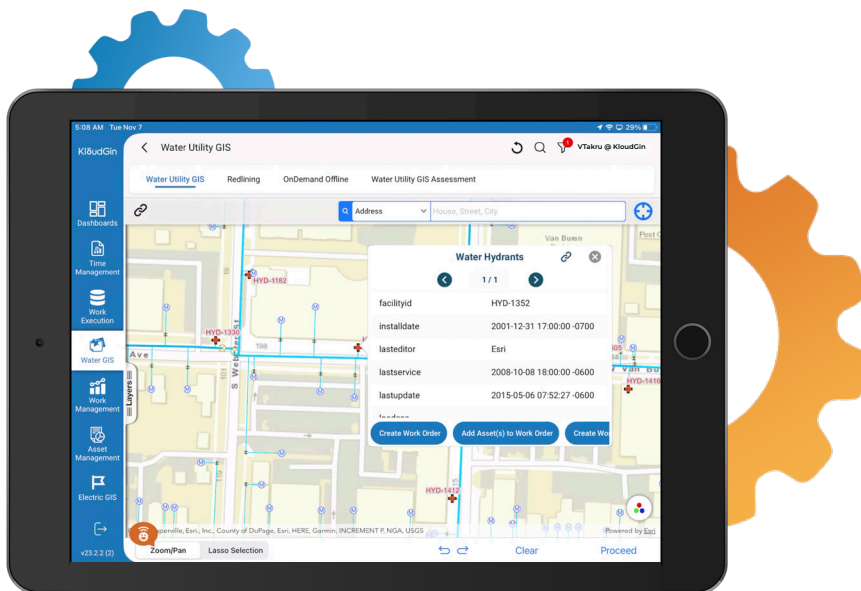

Hydrant Inspection & Flushing

Hydrant Inspection & Flushing is a comprehensive solution designed to automate the maintenance of fire hydrants. This innovative solution is seamlessly integrated with your Geographic Information System (GIS) and allows organizations to digitally document the visual condition of hydrants, perform maintenance at regular intervals, and streamline workflows efficiently. Role-based access, real-time monitoring, and predictive maintenance capabilities enhance the reliability and performance of hydrant networks.

Use GIS data to create and assign work orders to crews.

Key Benefits

- ✓ **Improve Efficiency**
 Reduce manual effort and paperwork with automation.
- ✓ **Ensure Compliance**
 Stay compliant with timely maintenance checks.
- ✓ **Enhance Accuracy**
 Improve data accuracy and make informed decisions based on historical data on hydrant conditions.
- ✓ **Optimize Resources**
 Allocate resources efficiently and reduce operational costs.
- ✓ **Enhance Transparency**
 Provide self-serve options and clear invoicing through KloudGin integration.

Key Values & Features

Role-Based Access

Provide field crews, inspectors, and administrators with complete visibility and easy access to the information they need at the right time.

Dispatch Center Management

Effectively manage field crews, work assignments, and schedules through a centralized dispatch center. Optimize resource allocation for maximum efficiency.

Visual Documentation

Capture and store the visual condition of fire hydrants digitally on a mobile native platform. Easily access historical data for [analysis and decision-making](#).